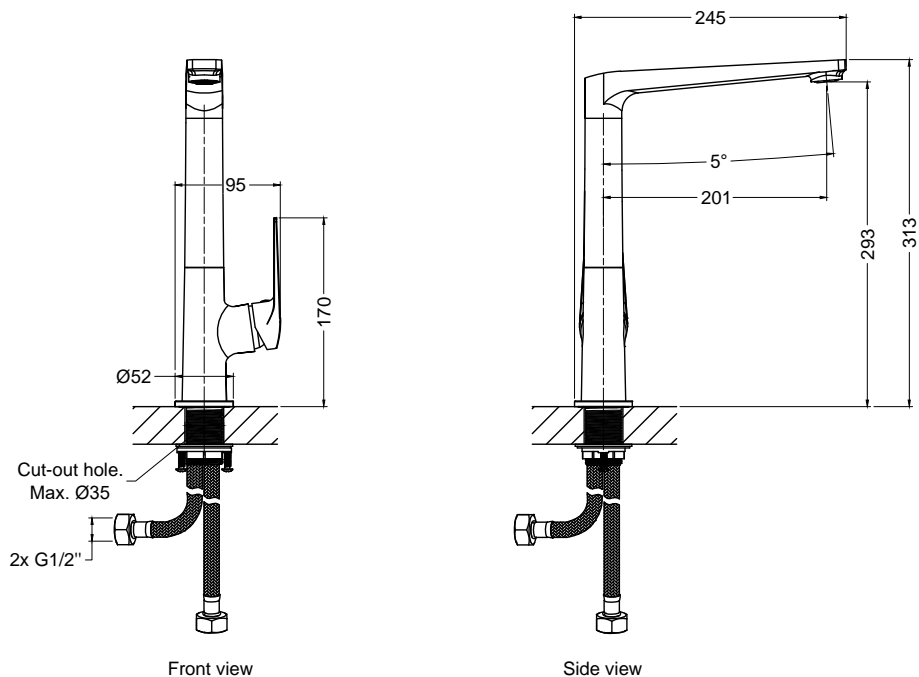

Sink Mixer

PRODUCT SPECIFICATIONS

- Installation type : Deck mounted
- Dimension : 245(L) x 95(W) x 313(H)mm
- Material : Brass
- Finishing : Chrome
- Water flow rate : Nominal 4.0 Litres/ min

TECHNICAL DRAWING

All dimension are in mm.

DISCLAIMER : While every effort has been made to ensure factual accuracy, the information presented is subject to changes due to requirements in different sites, markets and / or countries. Rigel reserves the right to make the necessary amendments at any time without prior notice.